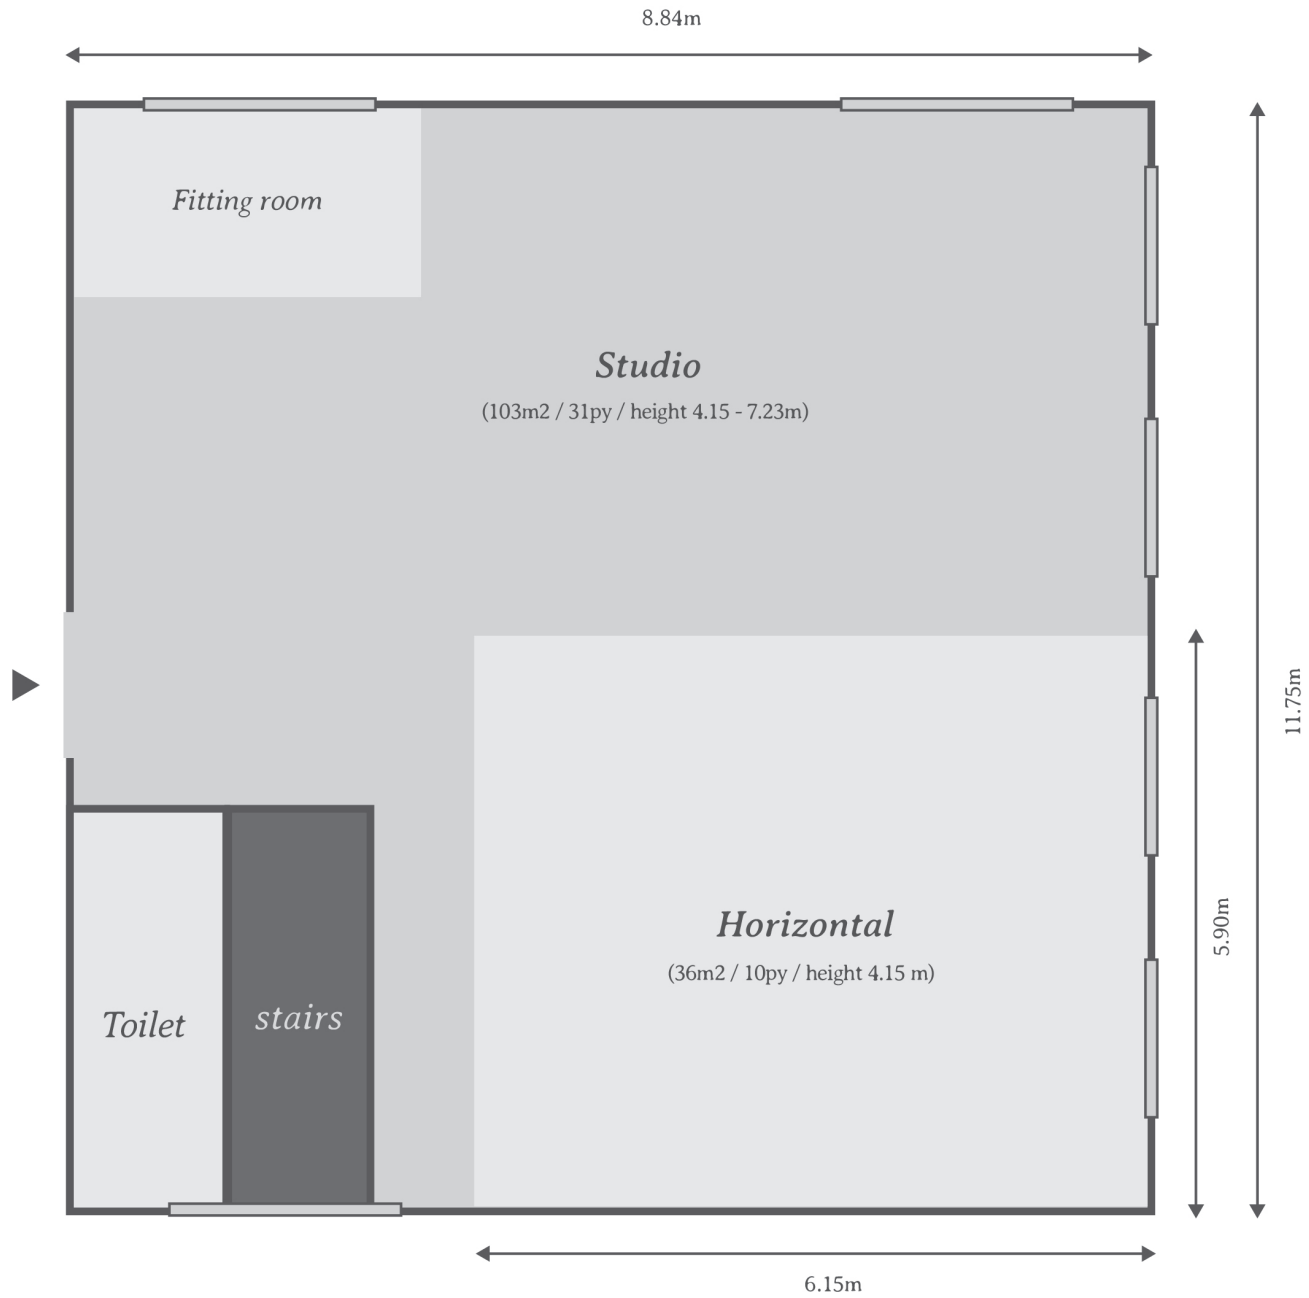

Plusjun Studios Floor Maps

2017. 08. 22 ver

2 Hapjung

All

3 Soengsan

C room

3 Soengsan

C room

4 Hongdae

A B C room

4 Hongdae

D room

5 Horizon

All

6 Hannam

A B room

6 Hannam

C room

6 Hannam

D room

7 Layer57

All